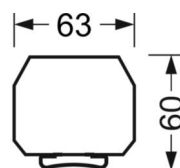

Metal blank cover

Blank cover made of galvanised, profiled sheet steel; surface with polyester enamel coating; with two rotary catches for rapid fitting in the mounting rail, for bridging non-illuminated light run units, reflector mounting possible. Housing colour traffic white RAL 9016;

CHARACTERISTICS

Order number	18836580100
EAN number	4020863101375
Commodity code	94059900
Certification mark	IP 20, HACCP DIN10500/Food/IFS-application-related suitability/BRC, Indoor, CE

MECHANICS

Housing colour	traffic white RAL 9016
Dimensions (LxWxH/DxH)	1532mm x 55mm x 30mm
Weight (net)	0.85kg
Type of installation	Mounting rail system installation

Dimensions

L	1532 mm	Length
B	55 mm	Width
H	30 mm	Height

DEEP-LINK

<https://www.regiolux.de/en/article/18836580100>

SDT+SDBA