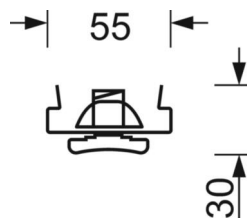

Metal blank cover

Blank cover made of galvanised, profiled sheet steel; surface with polyester enamel coating; with two rotary catches for rapid fitting in the mounting rail, for bridging non-illuminated light run units, reflector mounting possible. Housing colour traffic white RAL 9016;

CHARACTERISTICS

Order number	18836580100
EAN number	4020863101375
Commodity code	94059900
Certification mark	IP 20, HACCP DIN10500/Food/IFS-application-related suitability/BRC, Indoor, CE

MECHANICS

Housing colour	traffic white RAL 9016
Dimensions (LxWxH/DxH)	1532mm x 55mm x 30mm
Weight (net)	0.85kg
Type of installation	Mounting rail system installation

Dimensions

L	1532 mm	Length
B	55 mm	Width
H	30 mm	Height

DEEP-LINK

<https://www.regiolux.de/en/article/18836580100>

SDT+SDBA